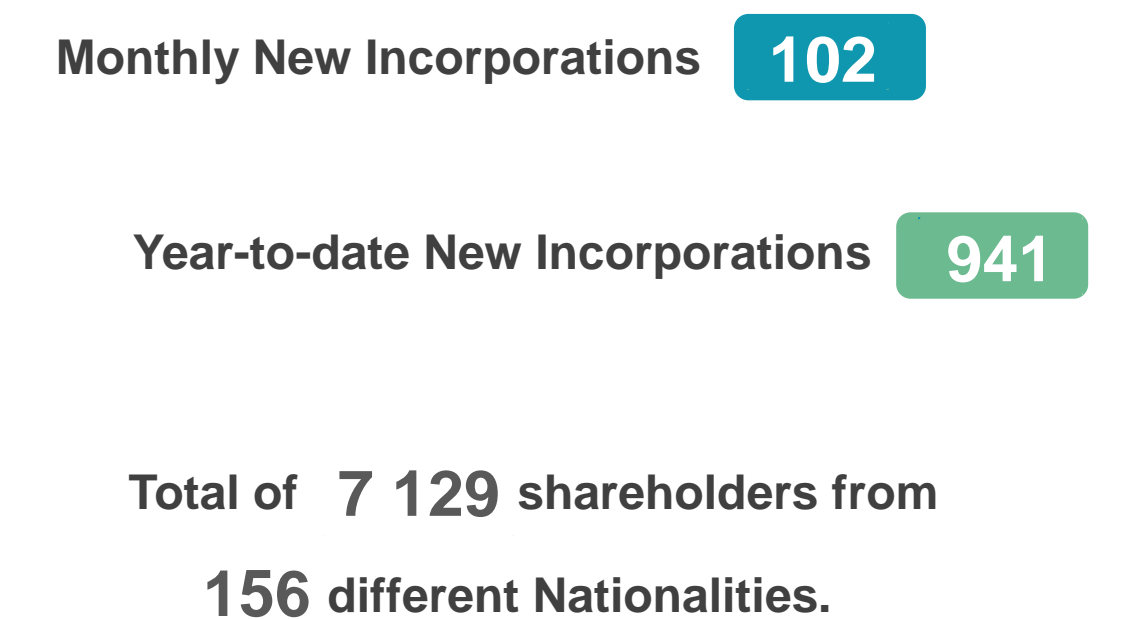

International Companies Registrations