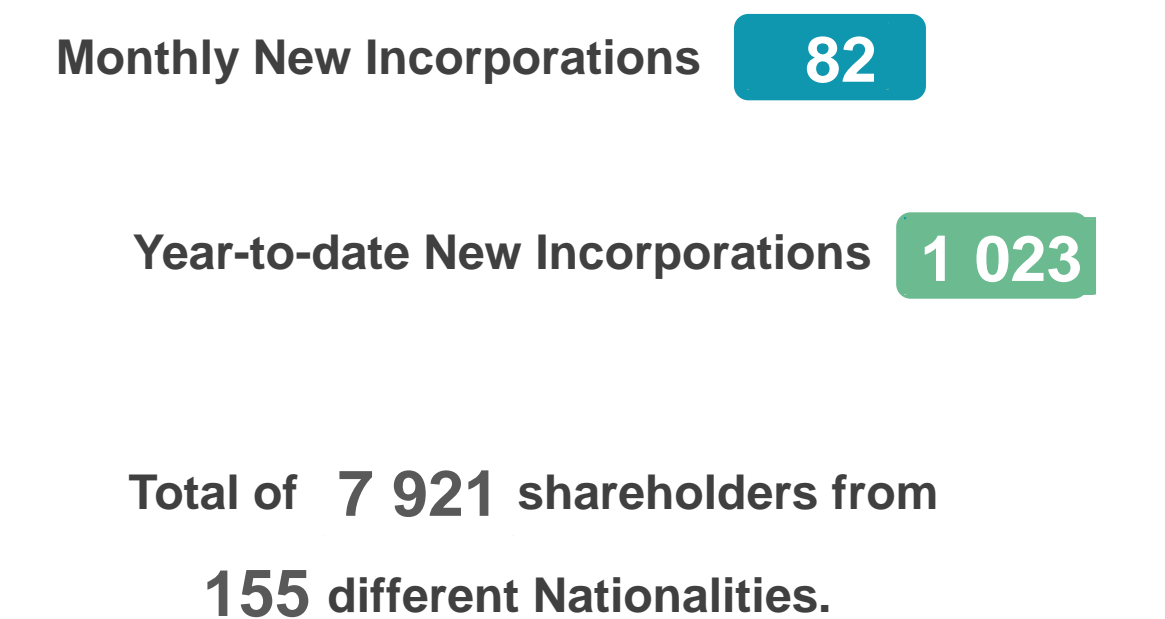

International Companies Registrations