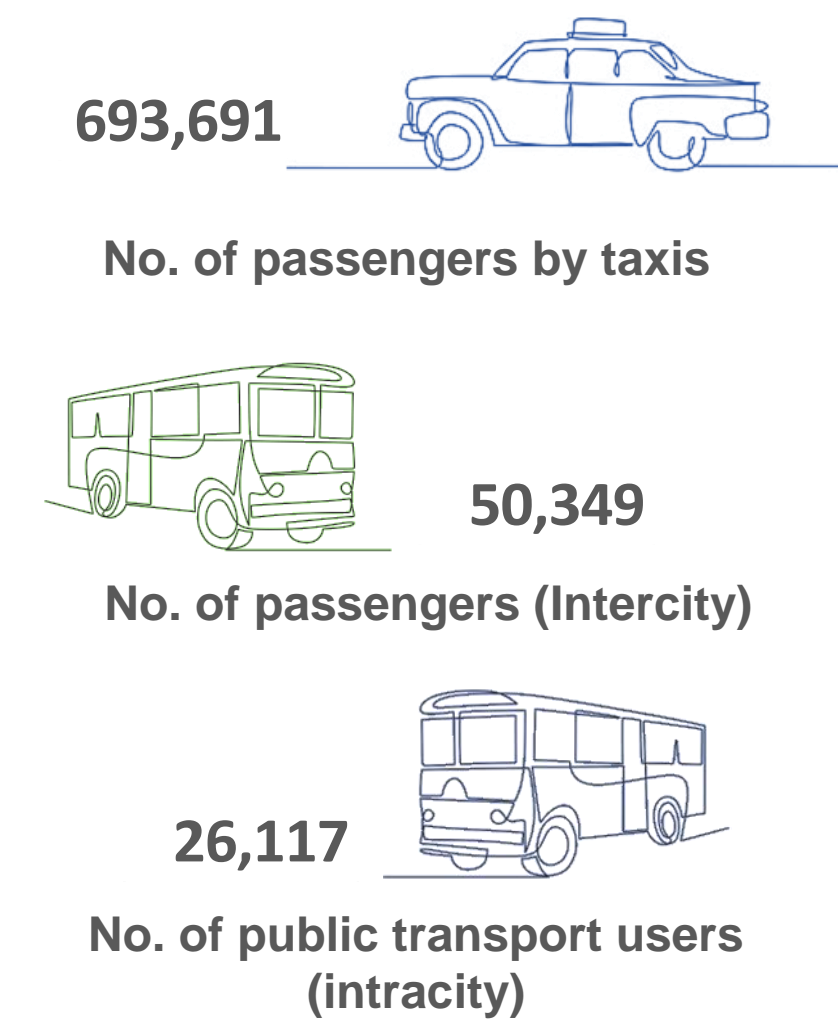

Tourism

Source: Ras Al Khaimah Tourism Development Authority

Building Permits

Source: Ras Al Khaimah Municipality

Real Estate Transactions (in AED)

Source: Ras Al Khaimah Municipality

Consumer Price Index

Under updating and developing the methodology of CPI in coordination with all statistical centers in the UAE.

Source: RAK Center for Statistics & Studies

Users of Public Transport

Source: Ras Al Khaimah Transport Authority

Ships & Cargo Movement at Saqr Port

Source: Saqr Seaport Authority – Ras Al Khaimah

Births and Deaths