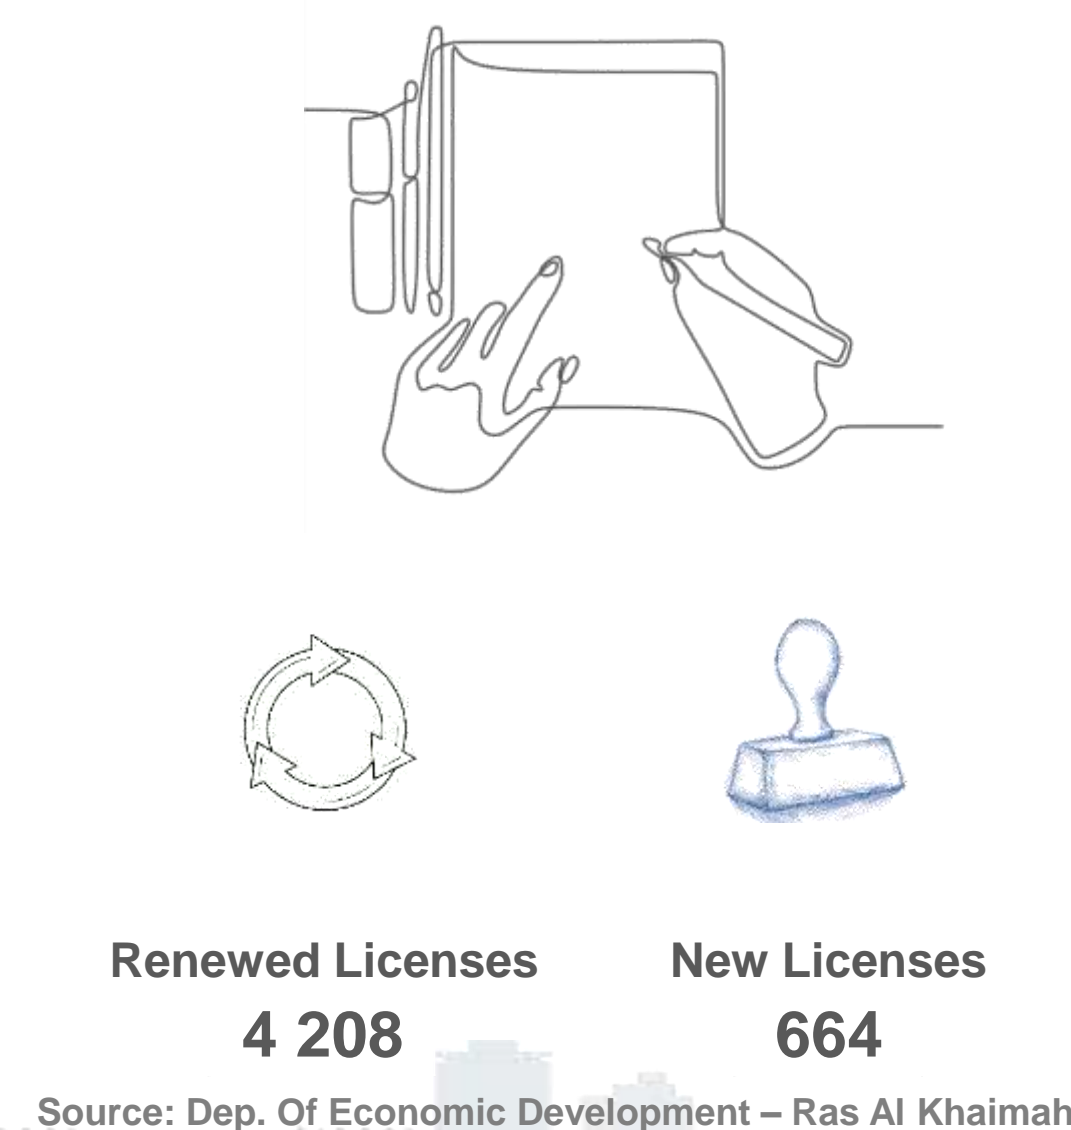

Users of Public Transport

Source: Ras Al Khaimah Transport Authority

Ships & Cargo Movement at Saqr Port

Source: Saqr Seaport Authority – Ras Al Khaimah

Births and Deaths

Source: Ras Al Khaimah Medical District

Marriage and Divorce

Source: Courts Department – Ras Al Khaimah

DED - Licenses up to March

Source: Dep. Of Economic Development – Ras Al Khaimah

RAKEZ - Licenses up to March

Source: Ras Al Khaimah Economic Zone