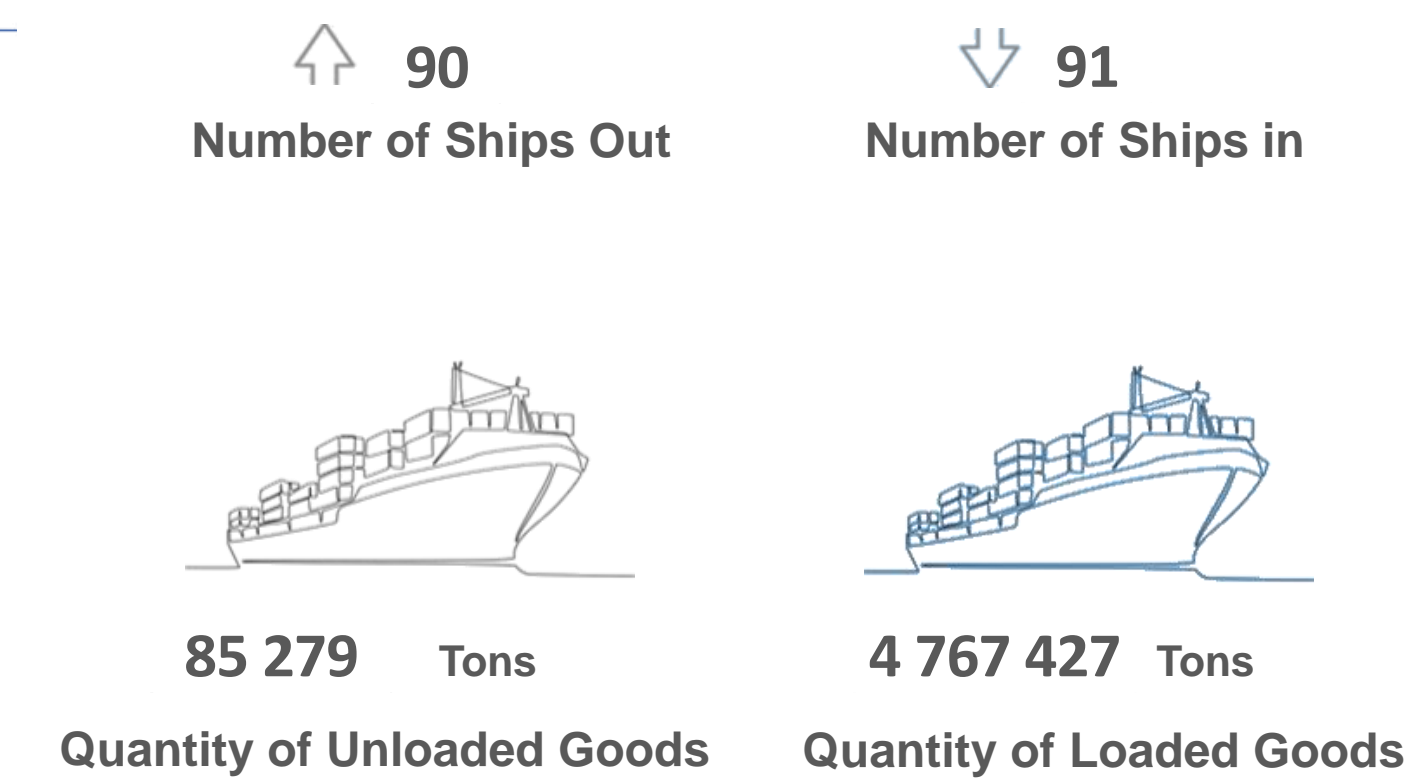

## Ships & Cargo Movement at Saqr Port

Source: Saqr Seaport Authority – Ras Al Khaimah