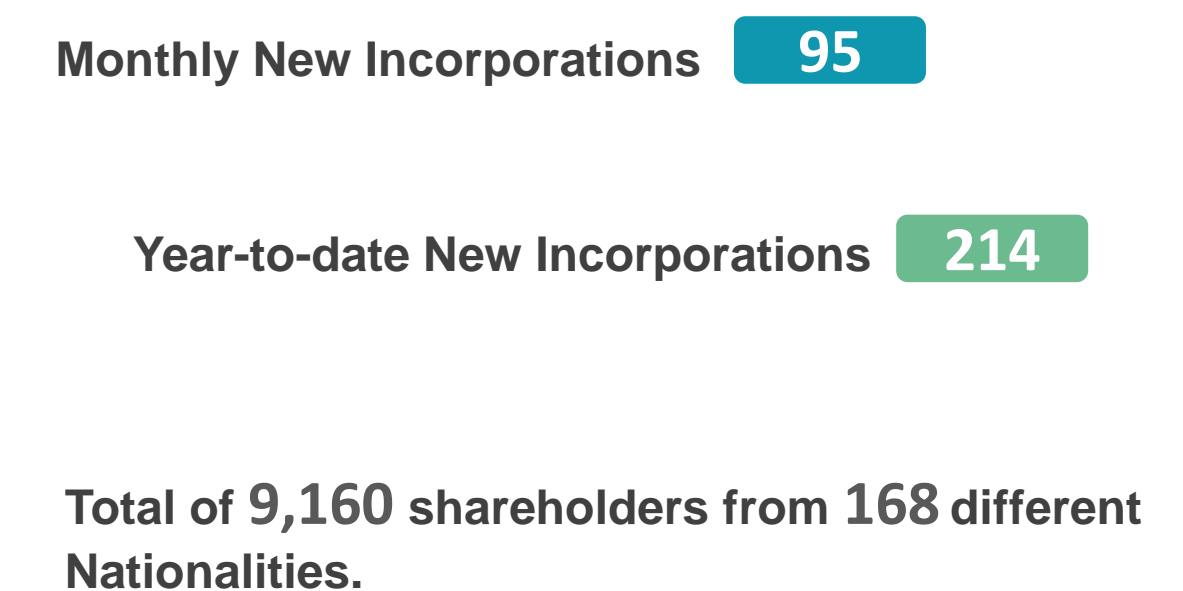

International Companies Registrations