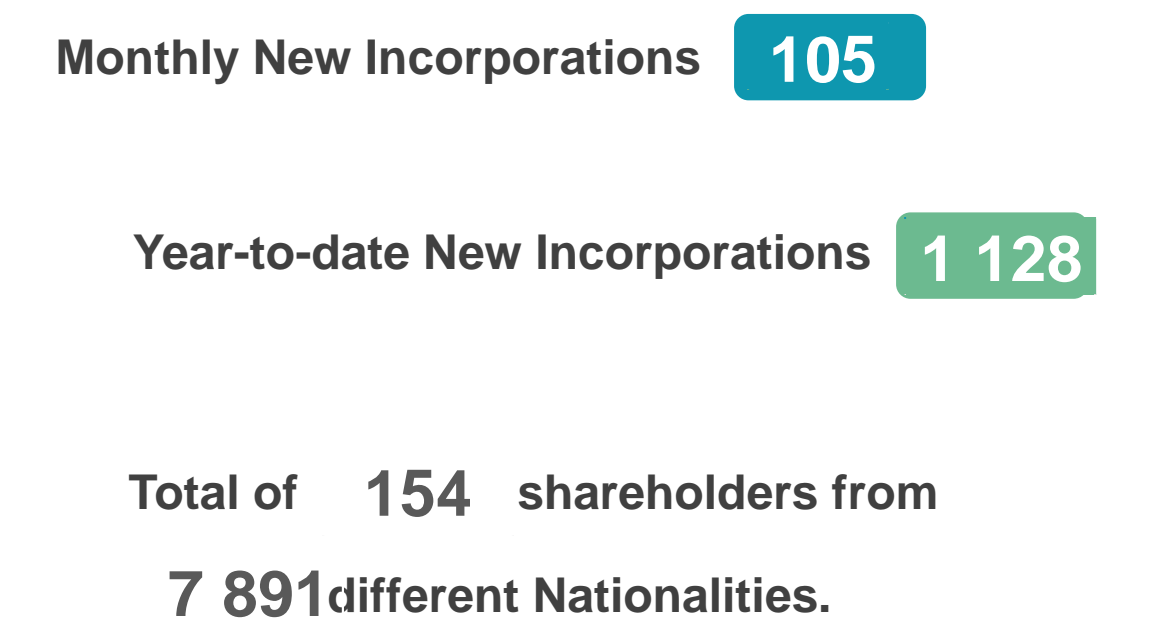

International Companies Registrations