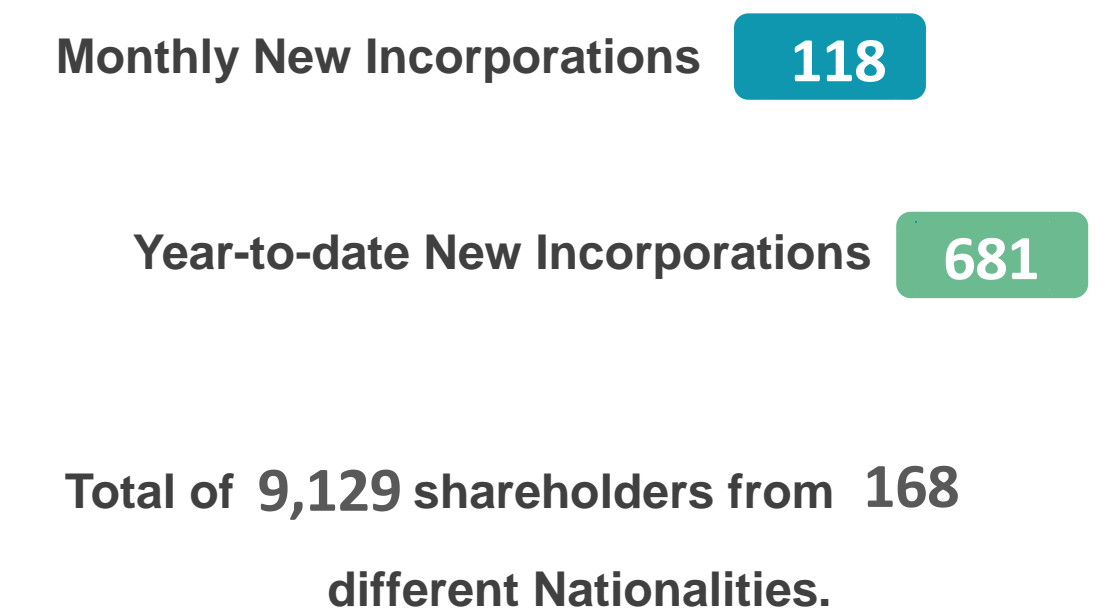

International Companies Registrations