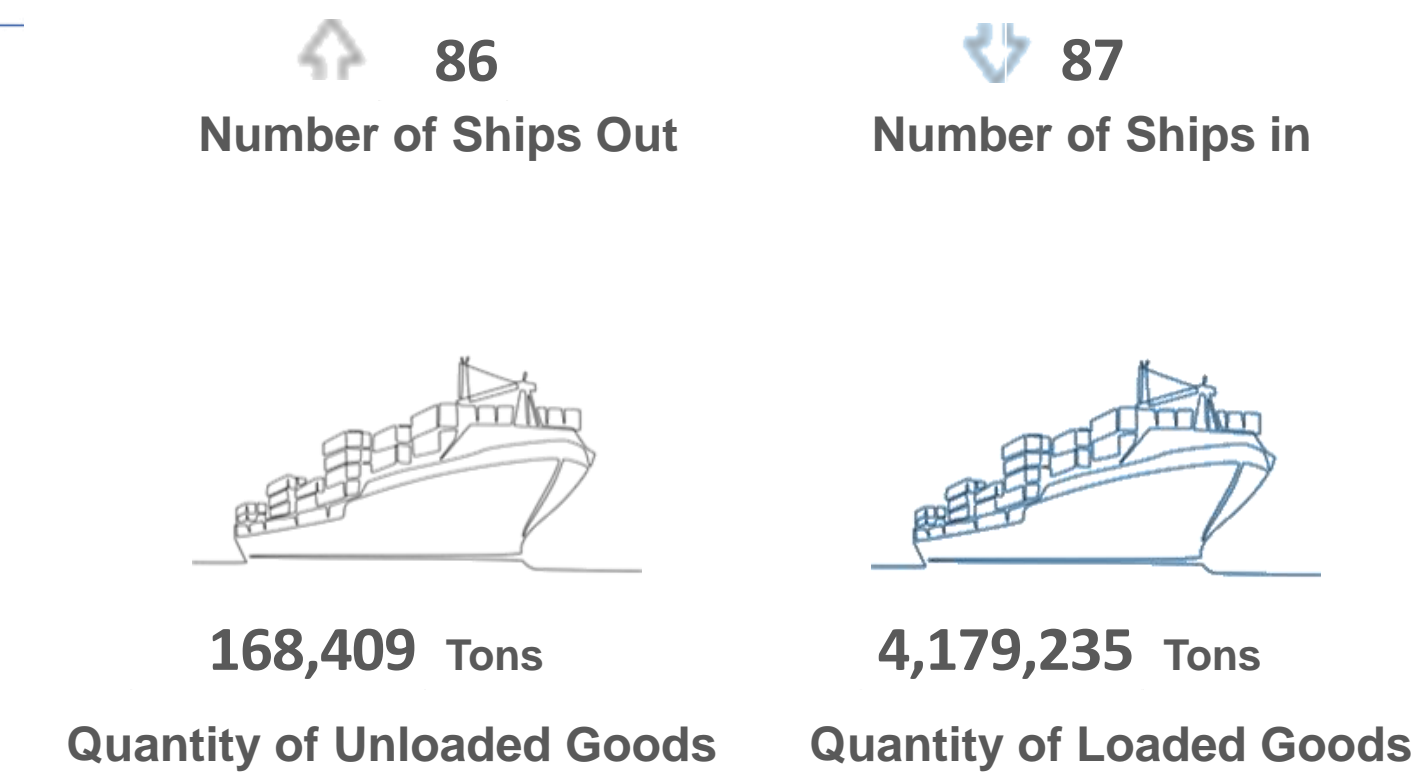

## Ships & Cargo Movement at Saqr Port

Source: Saqr Seaport Authority – Ras Al Khaimah